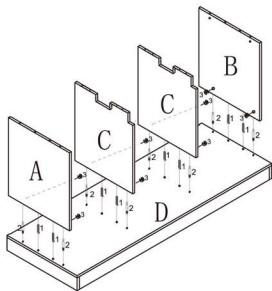

ASSEMBLY INSTRUCTIONS

Item Number :EWB147-1

Product Name:Newberry Storage Bench with Baskets-Medium Oak

PRE-ASSEMBLY PREPARATION:Before assembling,read all the instruction

Panel and Fittings Identification:

Letter	Parts	QTY
A		1 PC
B		1 PC
C		2 PCS
D		1 PC
E		1 PC
F		1 PC
G		3 PCS

Letter	Hardware	QTY
1		16 pcs
2		16 pcs
3		16 pcs
4		18 pcs
5		1 pc

Step By Step Assembly Instructions:

Step 1:

Step 2:

Step 3:

Step 4: